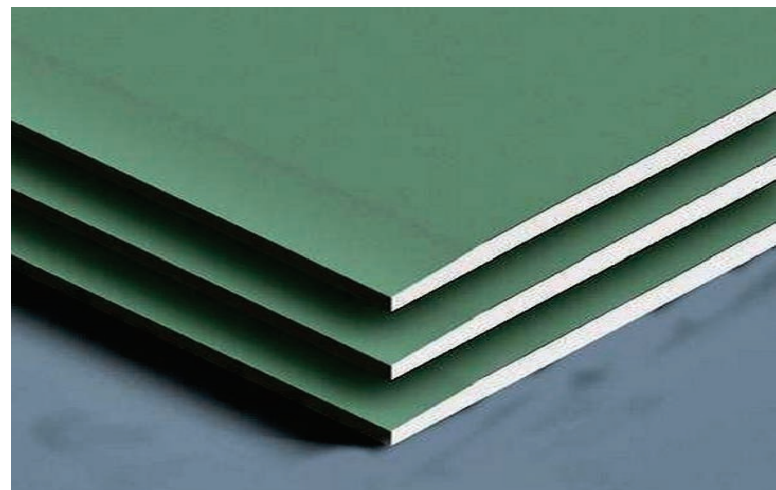

PLASTER BOARD, PLASTER CEMENT, VIP, JOINT TAPE ETC.

HOFF-GM STANDARD BOARD

MADE IN THAILAND

1. **Regular/Standard Gypsum Board** is made of natural gypsum with high quality-non sate no wrap with great whiteness. This board is for internal & general use.

Dimensions

1200 x 2400mm x 10mm/12mm/ 12.5mm)
(1200 x 2700mm x 10mm/12mm/ 12.5mm)
(1200 x 3000mm x 10mm/12mm/ 12.5mm)
other sizes are available on request

2. **Green Board** - Moisture resistant type that is used in high humidity areas (Wet areas) for both ceiling & partition.

Dimensions

1200 x 2400mm x 12mm/ 12.5mm)
(1200 x 2700mm x 12mm/ 12.5mm)
(1200 x 3000mm x 12mm/ 12.5mm)
other sizes are available on request

PLASTER BOARD, PLASTER CEMENT, VIP, JOINT TAPE ETC.

- 3. **Pink Board** - Fire resistant type that has the ability of standard board as well as resist fire, for kitchen, server rooms, IT centres etc.

Dimensions

1200 x 2400mm x 12mm/ 12.5mm)
(1200 x 2700mm x 12mm/ 12.5mm)
(1200 x 3000mm x 12mm/ 12.5mm)
other sizes are available on request

HOFF JOINT TAPES/MESH

Hoff Joint Tapes - We have medium & large self adhesive joint tapes. sizes (50mm x 9000mm)