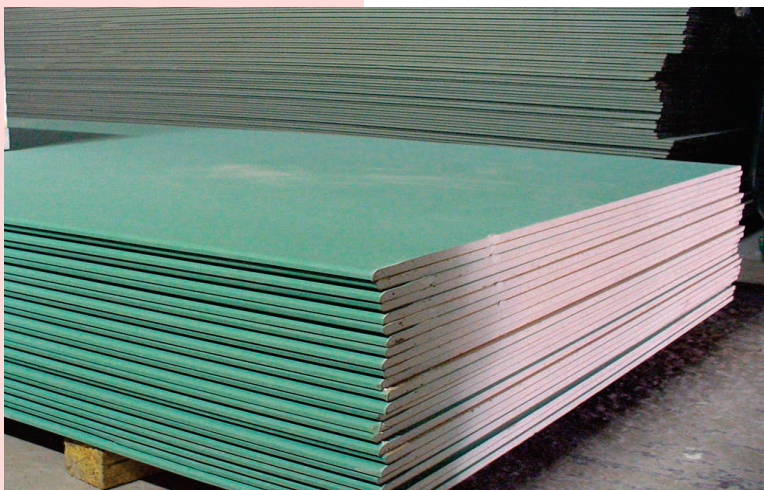

PLASTER BOARD, PLASTER CEMENT, VIP, JOINT TAPE ETC.

HOFF-GM STANDARD BOARD

MADE IN THAILAND

1. **Regular/Standard Gypsum Board** is made of natural gypsum with high quality-non sate no wrap with great whiteness. This board is for internal & general use.

Dimensions

1200 x 2400mm x 10mm/12mm/ 12.5mm)
(1200 x 2700mm x 10mm/12mm/ 12.5mm)
(1200 x 3000mm x 10mm/12mm/ 12.5mm)
other sizes are available on request

2. **Green Board** - Moisture resistant type that is used in high humidity areas (Wet areas) for both ceiling & partition.

Dimensions

1200 x 2400mm x 12mm/ 12.5mm)
(1200 x 2700mm x 12mm/ 12.5mm)
(1200 x 3000mm x 12mm/ 12.5mm)
other sizes are available on request

PLASTER BOARD, PLASTER CEMENT, VIP, JOINT TAPE ETC.

- 3. **Pink Board** - Fire resistant type that has the ability of standard board as well as resist fire, for kitchen, server rooms, IT centres etc.

Dimensions

1200 x 2400mm x 12mm/ 12.5mm)
(1200 x 2700mm x 12mm/ 12.5mm)
(1200 x 3000mm x 12mm/ 12.5mm)
other sizes are available on request

HOFF JOINT TAPES/MESH

Hoff Joint Tapes - We have medium & large self adhesive joint tapes. sizes (50mm x 9000mm)